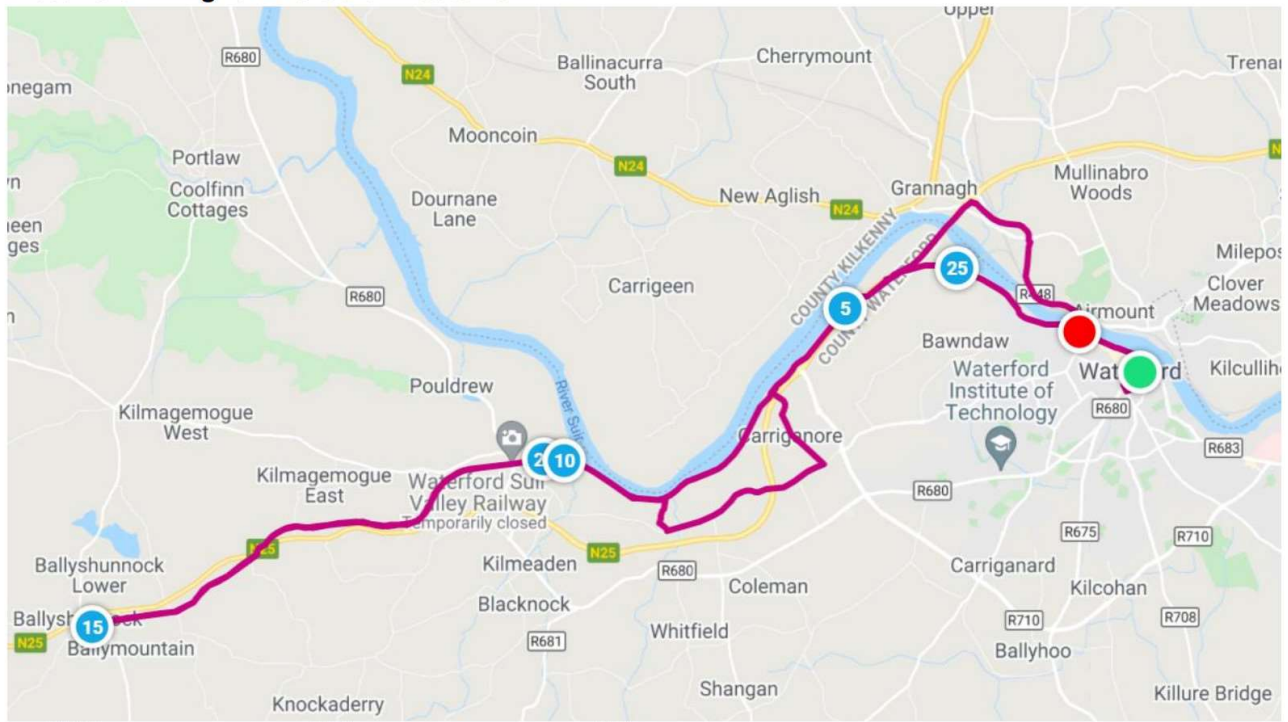

Waterford Viking Full Marathon Route 2022

START 19 ft **MAX** 267 ft **GAIN** 1,263 ft